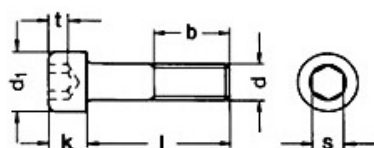

PRODUCT SHEET

Description:

Inbus Screw, M6 x 50mm, Hex 5mm, Stainless Steel A2, DIN 912

Item number:

12.06.329-0

Units	Box	Carton	HS Code	Barcode
Pcs.	100	1400	7318155290	
				5704866461603

d	6
l	50
b	24
d1	10
k max.	6
s	5
t min.	3